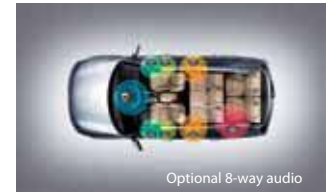

Technology

□ High-tech Audio System

The Next Generation Sorento features Kia's unique design audio unit with redish orange illumination.

- MP3 compatible CD player
- Power Bass
- SDVC (Speed Dependent Volume Control)
- Aux/USB input with iPod[®] compatibility (iPod[®] cable supplied)
- 6 speakers including front door, rear door and front tweeters
- Steering wheel mounted audio remote

Optional audio upgrade will make the audio system even more rewarding with :

- 6 CD changer
- External amplifier
- Subwoofer
- Centre speaker

□ Convenience

Dual-zone automatic climate control with cluster ioniser

Panoramic sunroof

HID headlamps

▾ Clean Air

Clean Air module within the air-conditioning of the Next Generation Sorento, traps any odour causing particles and inhibits mould growth, keeping the airflow always clean and fresh.