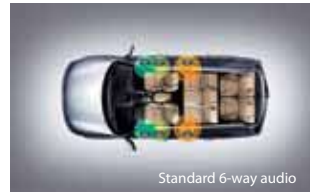

Technology

□ High-tech Audio System

The Next Generation Sorento features Kia's unique design audio unit with redish orange illumination.

- MP3 compatible CD player
- Power Bass
- SDVC (Speed Dependent Volume Control)
- Aux/USB input with iPod[®] compatibility (iPod[®] cable supplied)
- 6 speakers including front door, rear door and front tweeters
- Steering wheel mounted audio remote

Optional audio upgrade will make the audio system even more rewarding with :

- 6 CD changer
- External amplifier
- Subwoofer
- Centre speaker

□ Convenience

Dual-zone automatic climate control with cluster ioniser

Panoramic sunroof

HID headlamps

▾ Clean Air

Clean Air module within the air-conditioning of the Next Generation Sorento, traps any odour causing particles and inhibits mould growth, keeping the airflow always clean and fresh.